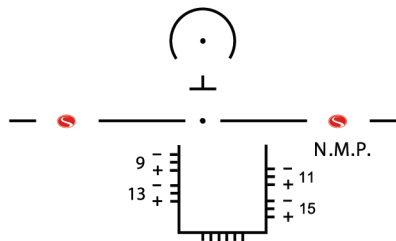

11mm, 13mm, 15mm, 18mm, Variable minimum fitting heights

## CENTRATION CHART

L

R

NOTE: The near point will vary due to Natural Posture™ technology, which positions the add power specific to the needs of hyperopes or myopes.

This Chart To Be Used With:  
Shamir **Autograph Intelligence™** and Shamir **Autograph® II+**