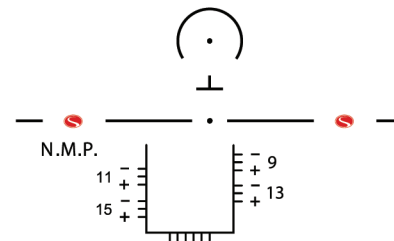

11mm, 13mm, 15mm, 18mm, Variable minimum fitting heights

## CENTRATION CHART

L

R

NOTE: The near point will vary due to Natural Posture™ technology, which positions the add power specific to the needs of hyperopes or myopes.

This Chart To Be Used With:  
Shamir **Autograph Intelligence™** and Shamir **Autograph® II+**