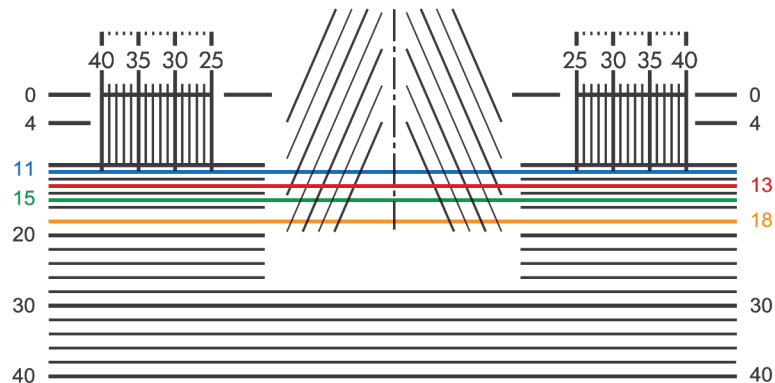

11mm, 13mm, 15mm, 18mm, Variable minimum fitting heights

## CENTRATION CHART

L

R

NOTE: The near point will vary due to Natural Posture™ technology, which positions the add power specific to the needs of hyperopes or myopes.

This Chart To Be Used With:  
Shamir **Autograph Intelligence™** and Shamir **Autograph® II+**