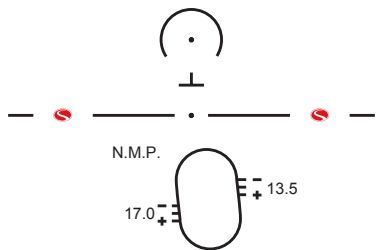

L

15mm, 18mm minimum fitting heights

CENTRATION CHART

NOTE: The near point will vary due to Natural Posture™ technology, which positions the add power specific to the needs of hyperopes or myopes.

R

This Chart To Be Used With:

Shamir **Attitude III® - Fashion** (15, 18mm)

Shamir **Attitude III® - Sport** (18mm)

shamir

ATTITUDE III® - FASHION • ATTITUDE III® SPORT