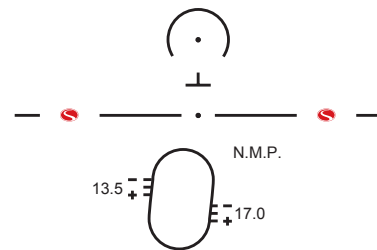

L

15mm, 18mm minimum fitting heights

CENTRATION CHART

NOTE: The near point will vary due to Natural Posture™ technology, which positions the add power specific to the needs of hyperopes or myopes.

R

This Chart To Be Used With:

Shamir **Attitude III® - Fashion** (15, 18mm)

Shamir **Attitude III® - Sport** (18mm)

shamir

ATTITUDE III® - FASHION • ATTITUDE III® SPORT