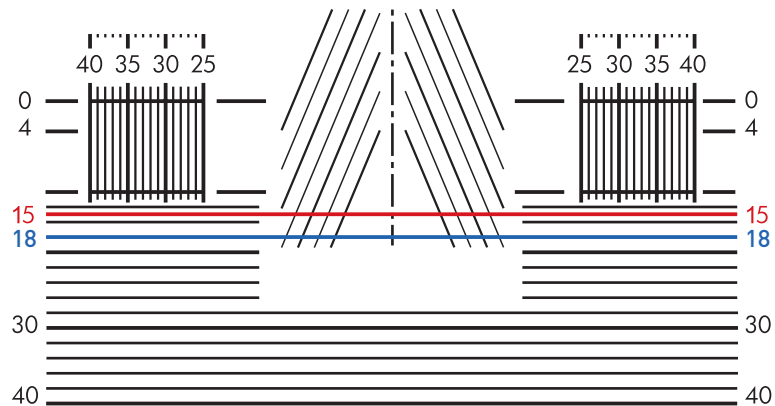

L

15mm, 18mm minimum fitting heights

CENTRATION CHART

NOTE: The near point will vary due to Natural Posture™ technology, which positions the add power specific to the needs of hyperopes or myopes.

R

This Chart To Be Used With:

Shamir **Attitude III® - Fashion** (15, 18mm)

Shamir **Attitude III® - Sport** (18mm)

shamir

ATTITUDE III® - FASHION • ATTITUDE III® SPORT